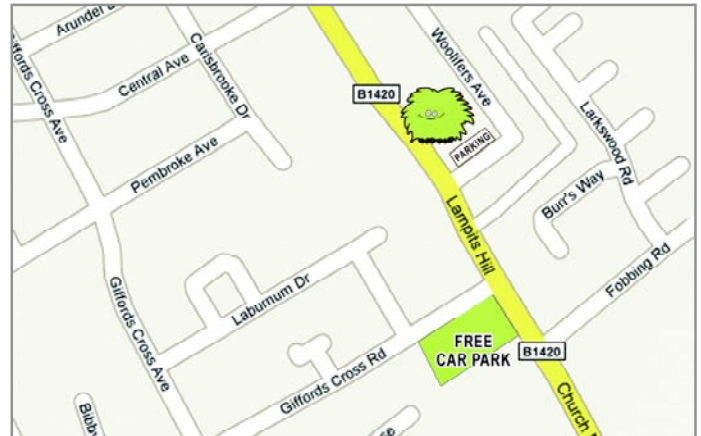

www.smallmonsters.com

Small Monsters - Tel: 01375 675488
Woolifers Avenue, Lampits Hill, Corringham, Essex SS17 9AU